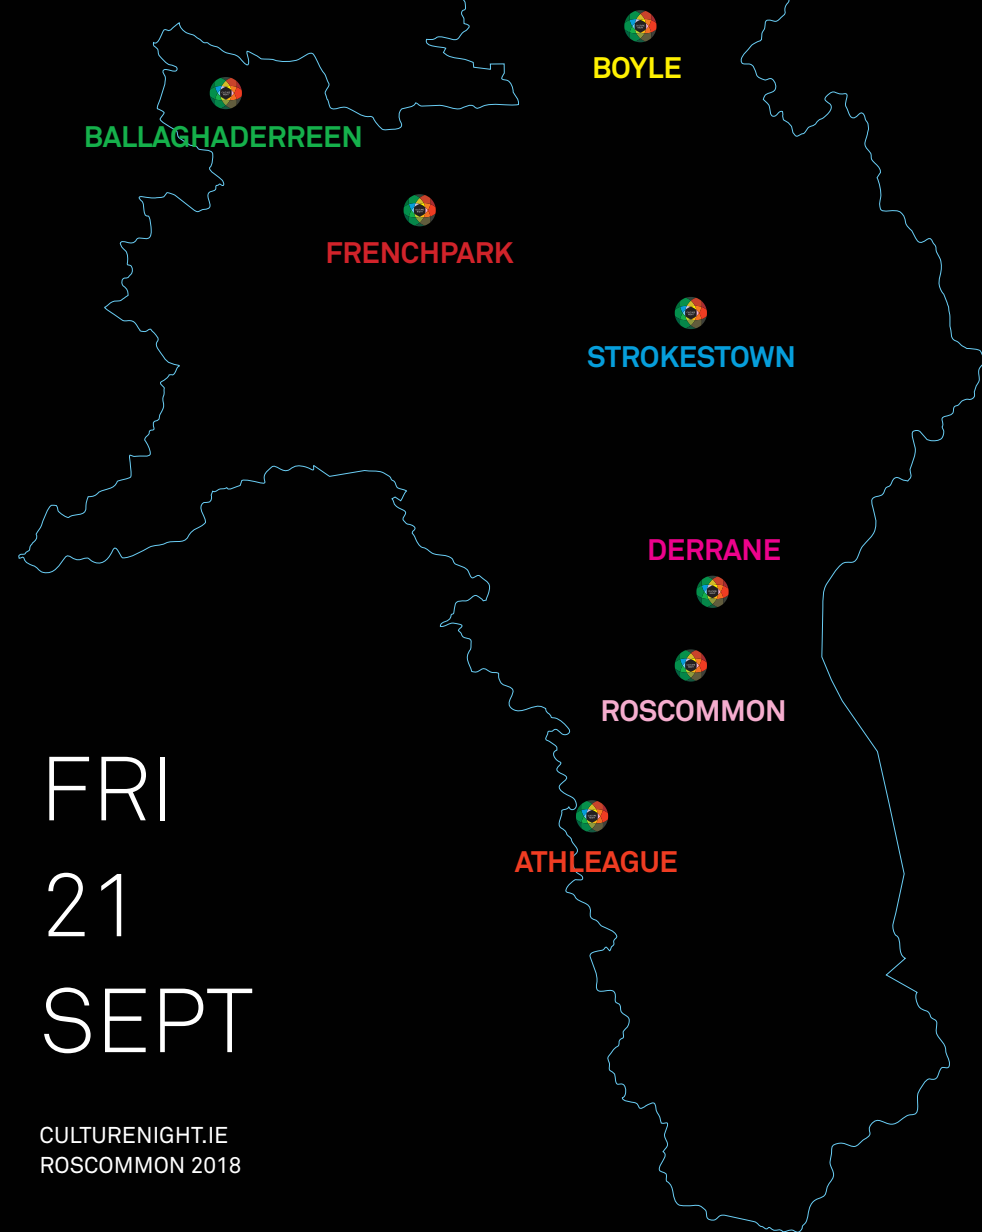

Welcome to Roscommon's Culture Night and our programme of FREE EVENTS for all the family. Some venues may require advance booking. Culture Night is the annual event that celebrates culture, creativity and the arts. This year, it will take place on Friday 21st September 2018. Cultural venues across County Roscommon will stay open for everyone to come and enjoy the unique experience of Culture Night, a free night of fun, entertainment and discovery. Roscommon has a vibrant rich cultural community and this is a great opportunity to sample the area's cultural and creative offerings, for free, throughout the evening. So join us to celebrate Roscommon's rich cultural heritage and creativity. We would like to thank all of the artists, groups, individuals, organisers and venues that have contributed to Culture Night Roscommon 2018.

WWW.ROSCOMMONCOCO.IE
WWW.CULTURENIGHT.IE

**ROSCOMMON'S LOCAL CULTURE NIGHT
AMBASSADOR 2018**

Our 2018 Culture Night Ambassador is Deirdre O'Gara. Deirdre is the curator of the Douglas Hyde Interpretative Centre in Portahard, Frenchpark, Co. Roscommon.

CULTURE IS CATCHING